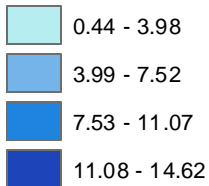

Complaints Regarding Derelict Vehicles (per 10,000 residents) by Community Board Fiscal 2010, September YTD

LEGEND

Manhattan Community Board #12 YTD: 0.91
% of All City: 0.44%

Source: 311 Citizen Service Center