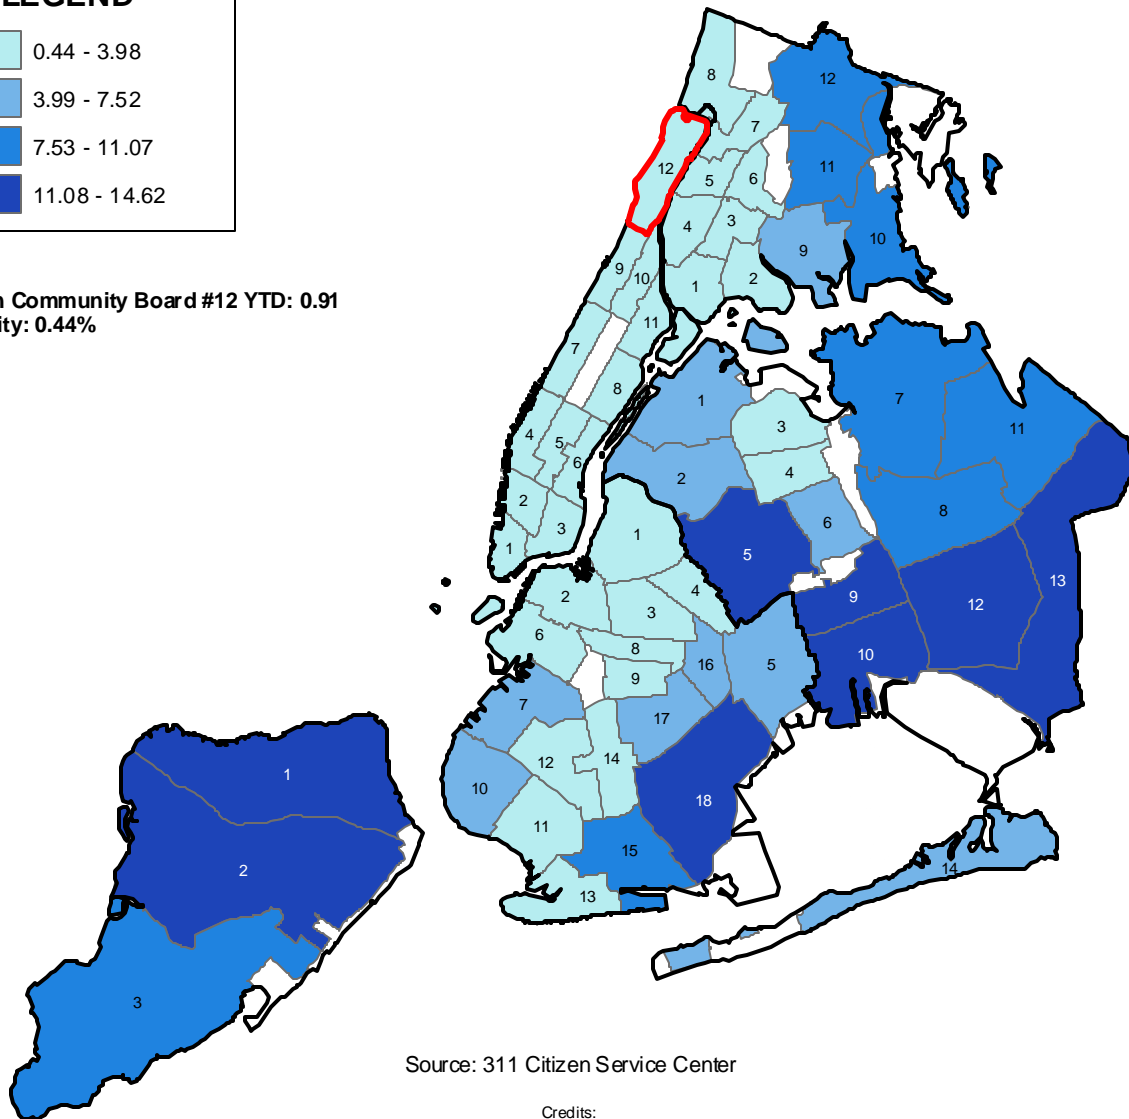

Complaints Regarding Derelict Vehicles (per 10,000 residents) by Community Board Fiscal 2010, September YTD

LEGEND

Manhattan Community Board #12 YTD: 0.91
% of All City: 0.44%

Source: 311 Citizen Service Center