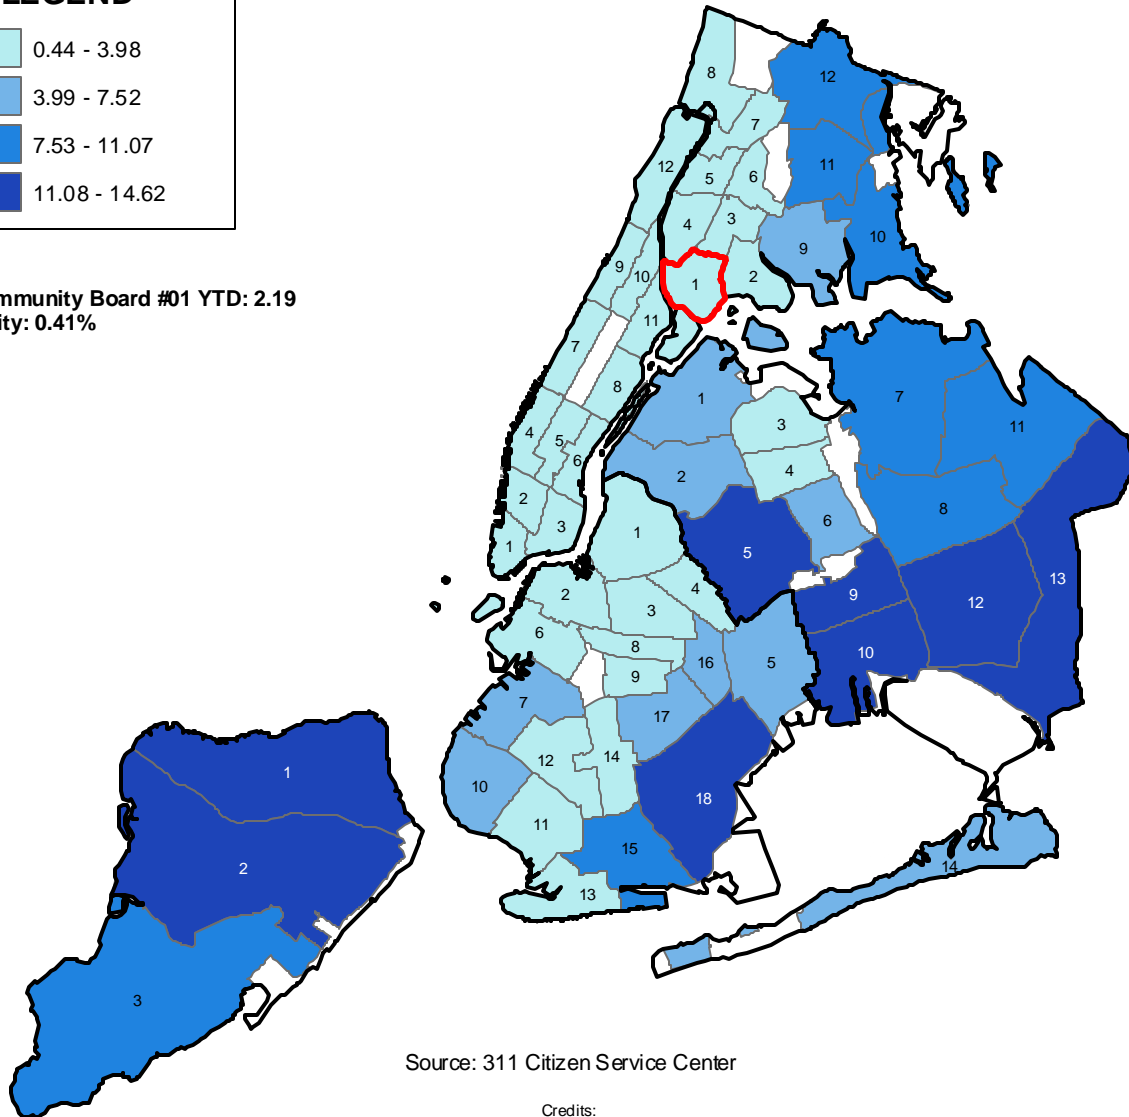

Complaints Regarding Derelict Vehicles (per 10,000 residents) by Community Board Fiscal 2010, September YTD

LEGEND

Bronx Community Board #01 YTD: 2.19
% of All City: 0.41%

Source: 311 Citizen Service Center