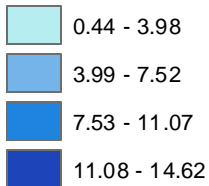

Complaints Regarding Derelict Vehicles (per 10,000 residents) by Community Board Fiscal 2010, September YTD

LEGEND

Bronx Community Board #01 YTD: 2.19
% of All City: 0.41%

Source: 311 Citizen Service Center