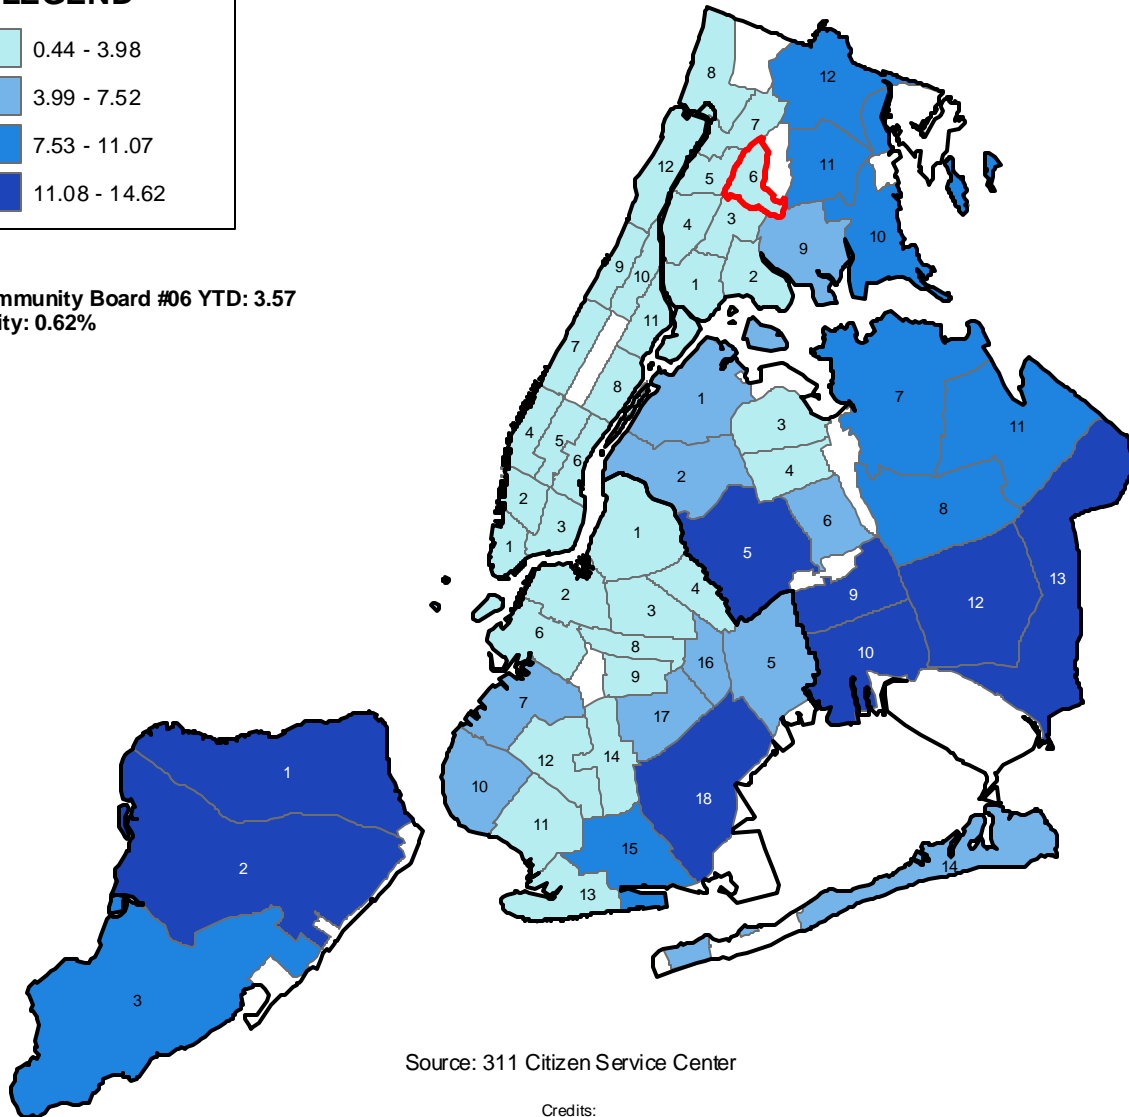

## LEGEND

**Bronx Community Board #06 YTD: 3.57**  
**% of All City: 0.62%**

Source: 311 Citizen Service Center

Credits:  
 NYC base map provided by the Department of Information Technology and Telecommunications GIS Utility.  
 Map compiled by PlanGraphics, Inc.