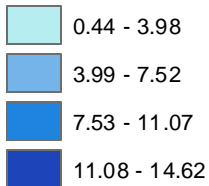

# Complaints Regarding Derelict Vehicles (per 10,000 residents) by Community Board Fiscal 2010, September YTD

## LEGEND

**Bronx Community Board #06 YTD: 3.57**  
**% of All City: 0.62%**

Source: 311 Citizen Service Center

Credits:  
 NYC base map provided by the Department of Information Technology and Telecommunications GIS Utility.  
 Map compiled by PlanGraphics, Inc.