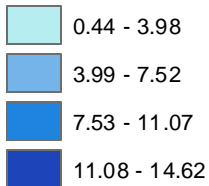

Complaints Regarding Derelict Vehicles (per 10,000 residents) by Community Board Fiscal 2010, September YTD

LEGEND

Bronx Community Board #07 YTD: 1.49
% of All City: 0.48%

Source: 311 Citizen Service Center