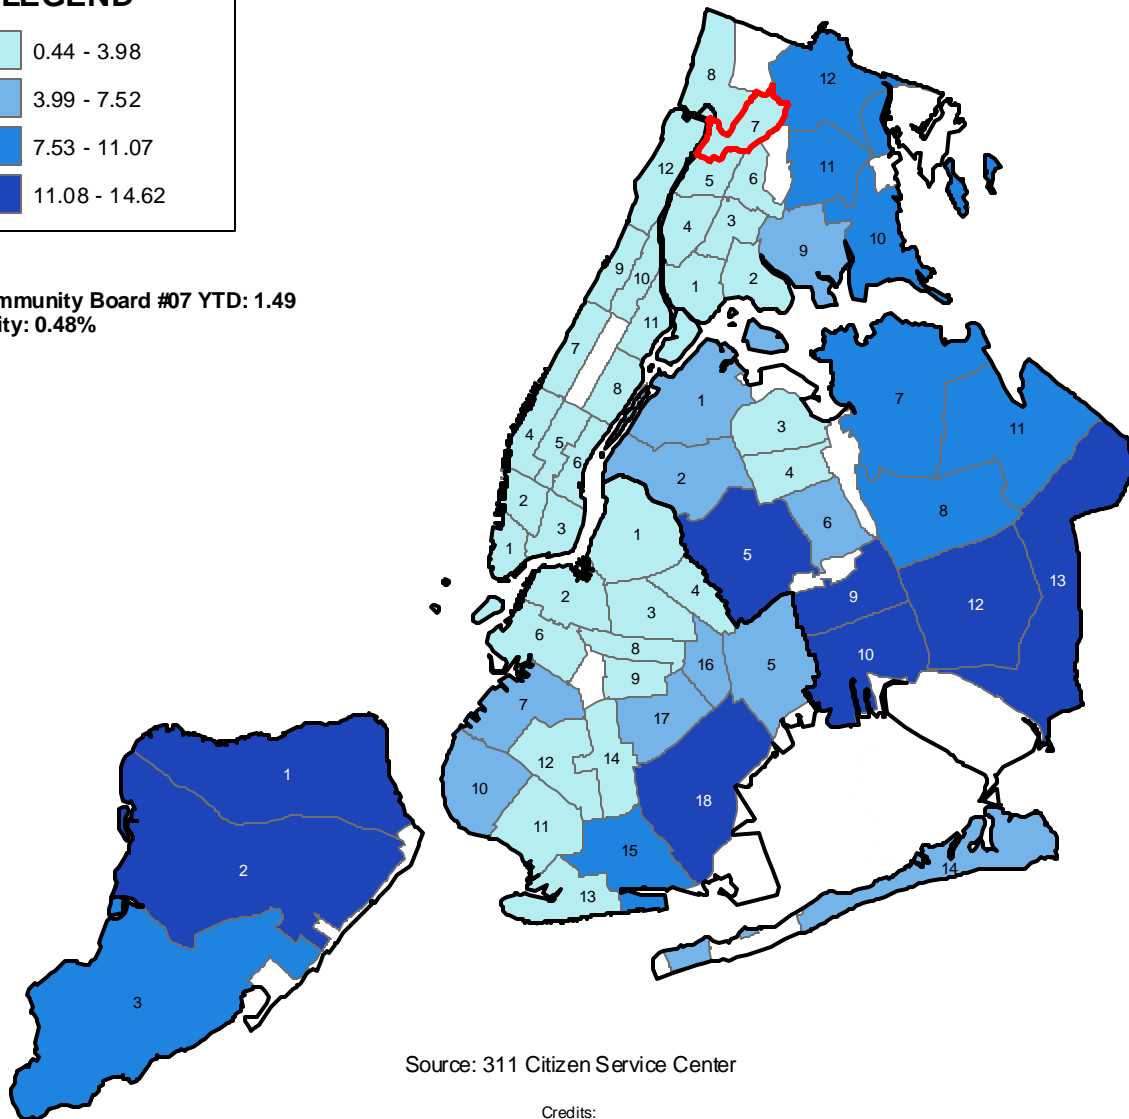

Complaints Regarding Derelict Vehicles (per 10,000 residents) by Community Board Fiscal 2010, September YTD

LEGEND

Bronx Community Board #07 YTD: 1.49
% of All City: 0.48%

Source: 311 Citizen Service Center