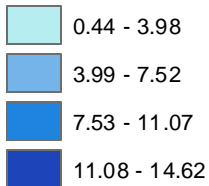

Complaints Regarding Derelict Vehicles (per 10,000 residents) by Community Board Fiscal 2010, September YTD

LEGEND

Bronx Community Board #09 YTD: 4.11
% of All City: 1.59%

Source: 311 Citizen Service Center