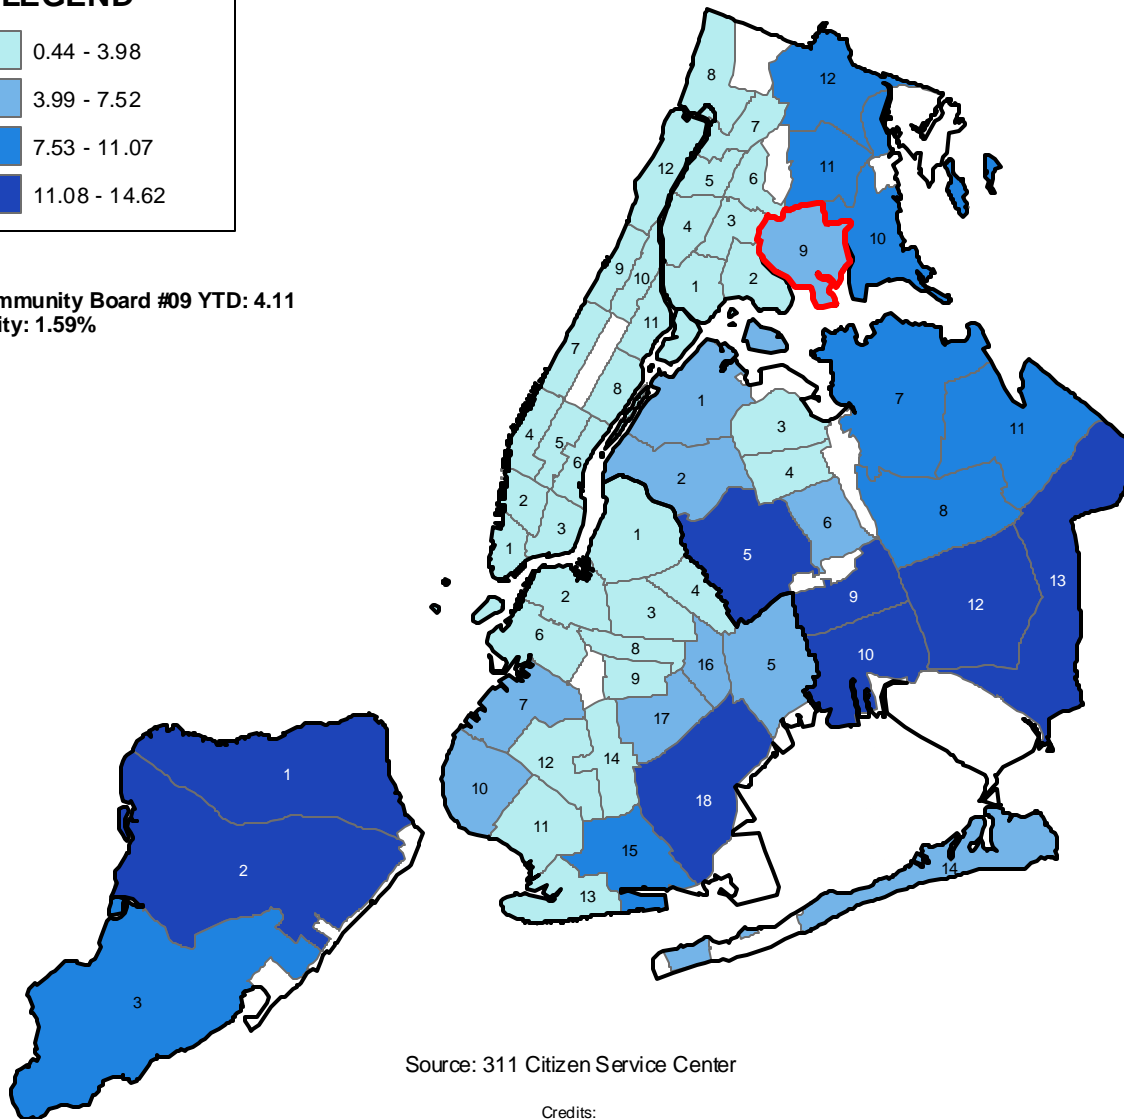

Complaints Regarding Derelict Vehicles (per 10,000 residents) by Community Board Fiscal 2010, September YTD

LEGEND

Bronx Community Board #09 YTD: 4.11
% of All City: 1.59%

Source: 311 Citizen Service Center

Credits:
 NYC base map provided by the Department of Information Technology and Telecommunications GIS Utility.
 Map compiled by PlanGraphics, Inc.

Data may include duplicate complaints/requests for services and are reported whether or not they are founded. Complaints/requests for services may also be received through other channels such as NYC.gov and direct contact with an agency.