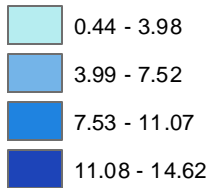

Complaints Regarding Derelict Vehicles (per 10,000 residents) by Community Board Fiscal 2010, September YTD

LEGEND

Bronx Community Board #12 YTD: 9.26
% of All City: 3.17%

Source: 311 Citizen Service Center