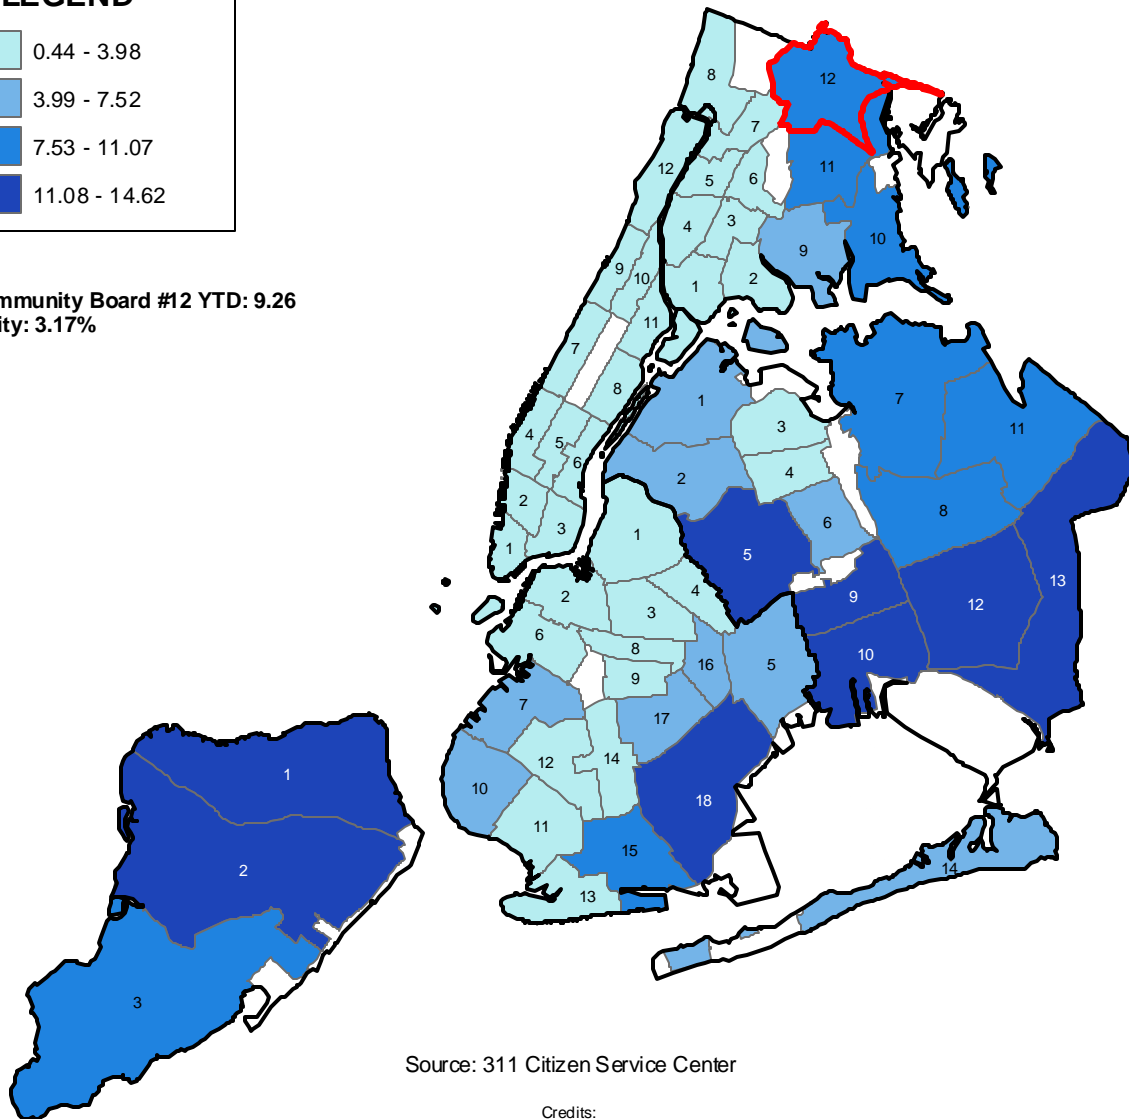

Complaints Regarding Derelict Vehicles (per 10,000 residents) by Community Board Fiscal 2010, September YTD

LEGEND

Bronx Community Board #12 YTD: 9.26
% of All City: 3.17%

Source: 311 Citizen Service Center