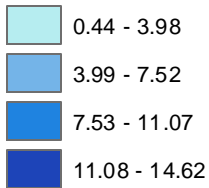

# Complaints Regarding Derelict Vehicles (per 10,000 residents) by Community Board Fiscal 2010, September YTD

## LEGEND

Brooklyn Community Board #04 YTD: 1.92  
% of All City: 0.46%

Source: 311 Citizen Service Center

Credits:  
NYC base map provided by the Department of Information Technology and Telecommunications GIS Utility.  
Map compiled by PlanGraphics, Inc.