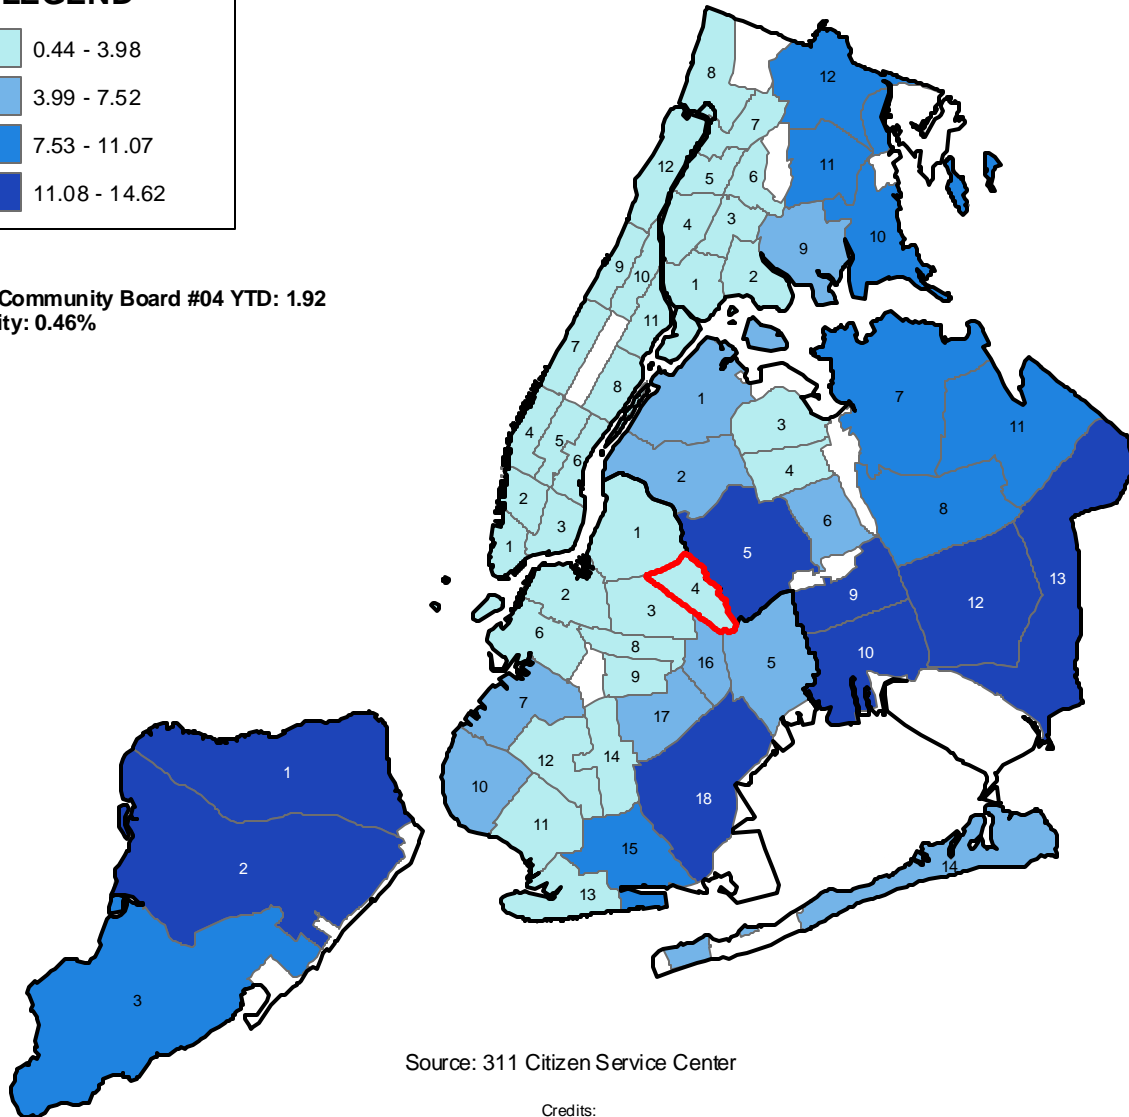

## LEGEND

Brooklyn Community Board #04 YTD: 1.92  
% of All City: 0.46%

Source: 311 Citizen Service Center

Credits:  
NYC base map provided by the Department of Information Technology and Telecommunications GIS Utility.  
Map compiled by PlanGraphics, Inc.