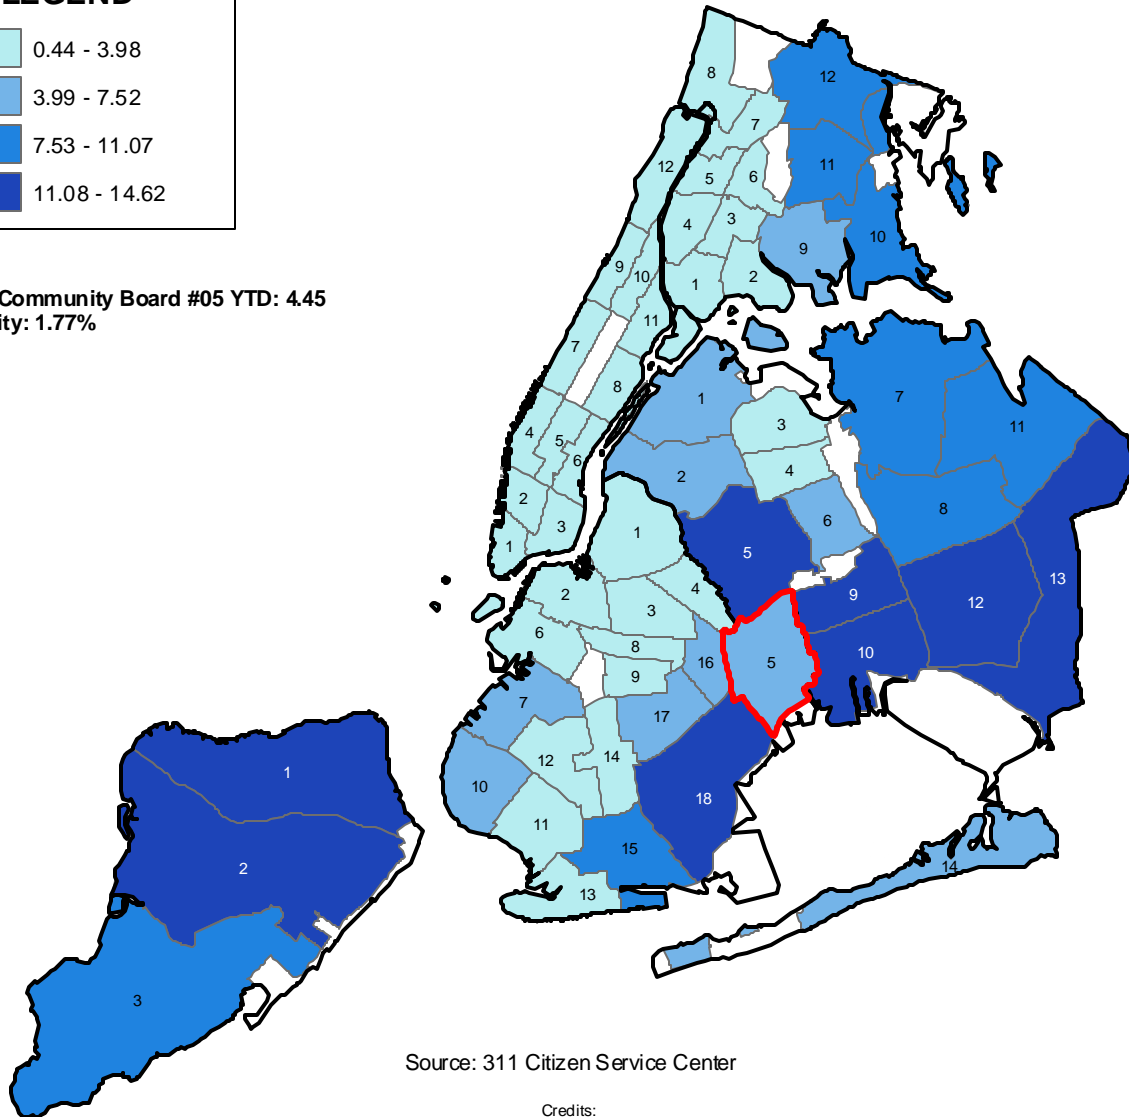

## LEGEND

Brooklyn Community Board #05 YTD: 4.45  
% of All City: 1.77%

Credits:  
NYC base map provided by the Department of Information Technology and Telecommunications GIS Utility.  
Map compiled by PlanGraphics, Inc.