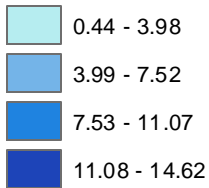

# Complaints Regarding Derelict Vehicles (per 10,000 residents) by Community Board Fiscal 2010, September YTD

## LEGEND

Brooklyn Community Board #05 YTD: 4.45  
% of All City: 1.77%

Credits:  
NYC base map provided by the Department of Information Technology and Telecommunications GIS Utility.  
Map compiled by PlanGraphics, Inc.