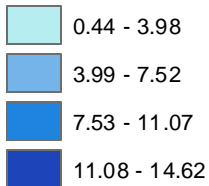

Complaints Regarding Derelict Vehicles (per 10,000 residents) by Community Board Fiscal 2010, September YTD

LEGEND

Brooklyn Community Board #13 YTD: 1.88
% of All City: 0.46%

Source: 311 Citizen Service Center