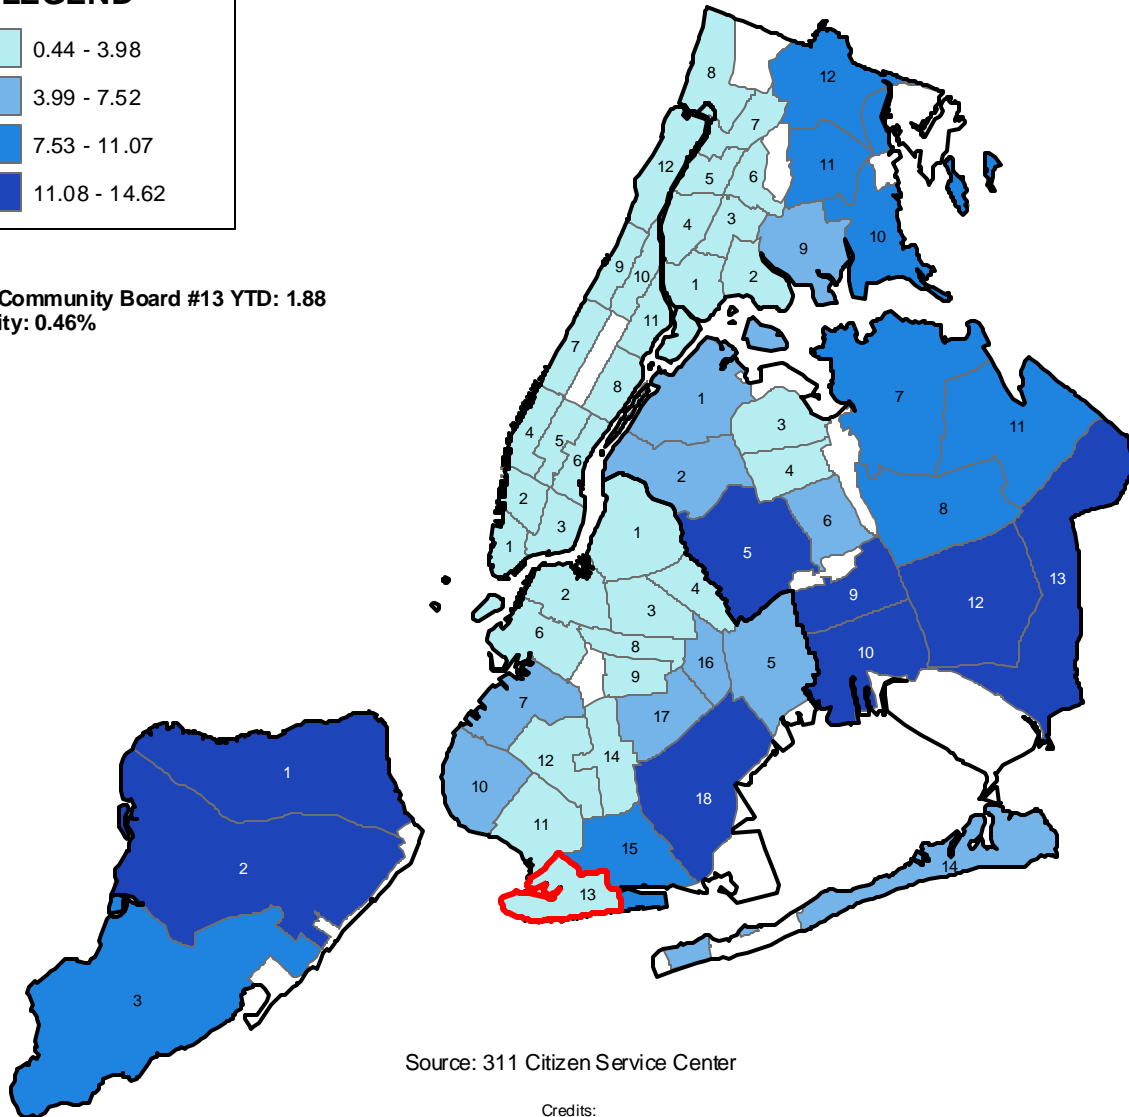

Complaints Regarding Derelict Vehicles (per 10,000 residents) by Community Board Fiscal 2010, September YTD

LEGEND

Brooklyn Community Board #13 YTD: 1.88
% of All City: 0.46%

Source: 311 Citizen Service Center